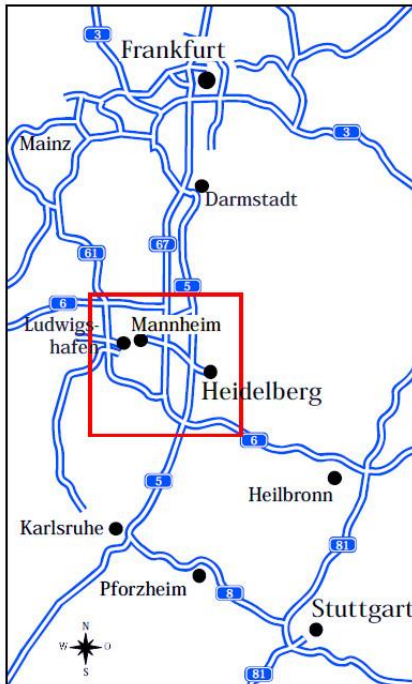

OPC ORPEGEN Peptide Chemicals

Czernyring 22, 69115 Heidelberg

HOW TO FIND US:

Directions from North and West by car:

From Frankfurt airport take the highway towards Basel. At Darmstadt you follow the direction Stuttgart/Heidelberg highway #5.

At Heidelberg exit you go straight ahead, do not change directions. At your first traffic light (TL) you turn right, go straight over a railroad bridge (Czerny-Brücke), 2 TLs. After the bridge TL you go left, Czernyring, 2 TLs. At the second TL you go right (Güteramtsstrasse) and cross that road to the other side to enter into a little street. That little street brings you to ORPEGEN Peptide Chemicals GmbH, next corner left and then to the right is our gate (dead end, 200 meters away from your last TL).

Directions from South by car:

Exit highway 5 at Heidelberg South/Schwetzingen. Go straight ahead into Heidelberg crossing under a railroad bridge. There at the second and third TL (white HEIDELBERG Building) to the left into Czernyring, next TL left in to Güteramtsstraße, next left, next corner left and then to the right is our gate (dead end, 200 meters away from your last TL).

Directions by public transport:

From Heidelberg central station: Leave the railway station at the south exit. From there take a 5 min walk to Czernyring. Cross the street at the traffic light and go into Güteramtsstraße, after a few steps turn left into the little street, next corner left and then to the right is our gate. The OPC building is located to your right.