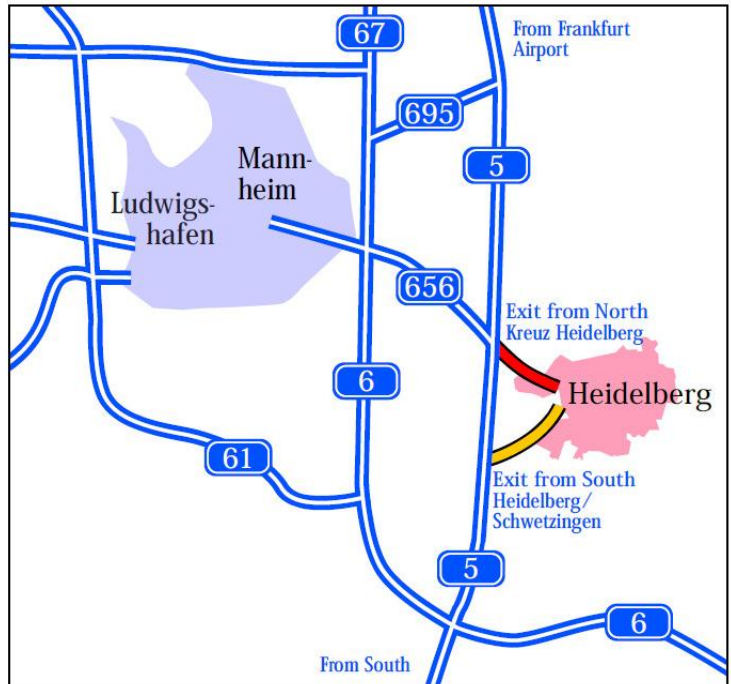

OPC ORPEGEN Peptide Chemicals

Czernyring 22, 69115 Heidelberg

HOW TO FIND US:

Directions from North and West by car:

From Frankfurt airport take the highway towards Basel. At Darmstadt you follow the direction Stuttgart/Heidelberg highway #5.

At Heidelberg exit you go straight ahead, do not change directions. At your first traffic light (TL) you turn right, go straight over a railroad bridge (Czerny-Brücke), 2 TLs. After the bridge TL you go left, Czernyring, 2 TLs. At the second TL you go right (Güteramtsstrasse) and cross that road to the other side to enter into a little street. That little street brings you to ORPEGEN Peptide Chemicals GmbH, next corner left and then to the right is our gate (dead end, 200 meters away from your last TL).

Directions from South by car:

Exit highway 5 at Heidelberg South/Schwetzingen. Go straight ahead into Heidelberg crossing under a railroad bridge. There at the second and third TL (white HEIDELBERG Building) to the left into Czernyring, next TL left in to Güteramtsstraße, next left, next corner left and then to the right is our gate (dead end, 200 meters away from your last TL).

Directions by public transport:

From Heidelberg central station: Leave the railway station at the south exit. From there take a 5 min walk to Czernyring. Cross the street at the traffic light and go into Güteramtsstraße, after a few steps turn left into the little street, next corner left and then to the right is our gate. The OPC building is located to your right.