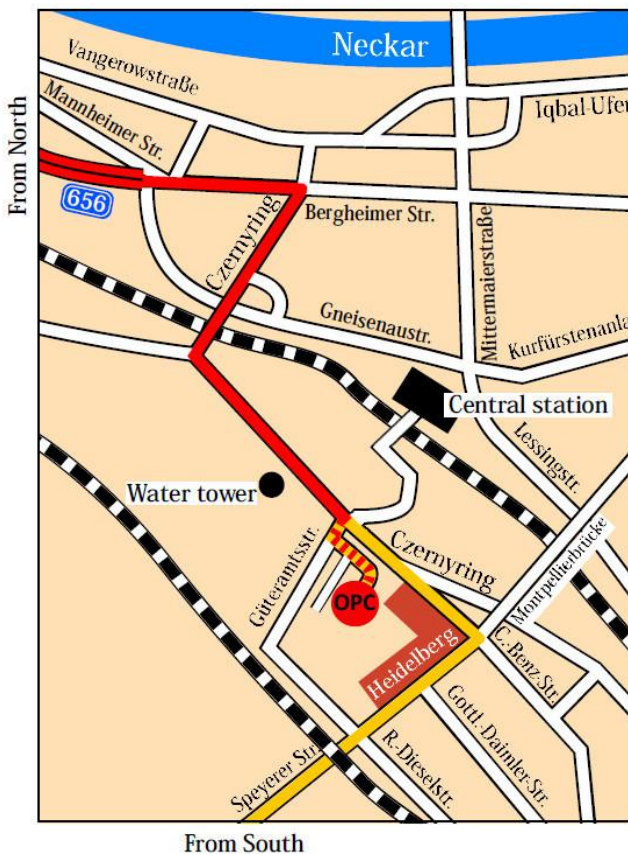

OPC ORPEGEN Peptide Chemicals

Czernyring 22, 69115 Heidelberg

HOW TO FIND US:

Directions from North and West by car:

From Frankfurt airport take the highway towards Basel. At Darmstadt you follow the direction Stuttgart/Heidelberg highway #5.

At Heidelberg exit you go straight ahead, do not change directions. At your first traffic light (TL) you turn right, go straight over a railroad bridge (Czerny-Brücke), 2 TLs. After the bridge TL you go left, Czernyring, 2 TLs. At the second TL you go right (Güteramtsstrasse) and cross that road to the other side to enter into a little street. That little street brings you to ORPEGEN Peptide Chemicals GmbH, next corner left and then to the right is our gate (dead end, 200 meters away from your last TL).

Directions from South by car:

Exit highway 5 at Heidelberg South/Schwetzingen. Go straight ahead into Heidelberg crossing under a railroad bridge. There at the second and third TL (white HEIDELBERG Building) to the left into Czernyring, next TL left in to Güteramtsstraße, next left, next corner left and then to the right is our gate (dead end, 200 meters away from your last TL).

Directions by public transport:

From Heidelberg central station: Leave the railway station at the south exit. From there take a 5 min walk to Czernyring. Cross the street at the traffic light and go into Güteramtsstraße, after a few steps turn left into the little street, next corner left and then to the right is our gate. The OPC building is located to your right.